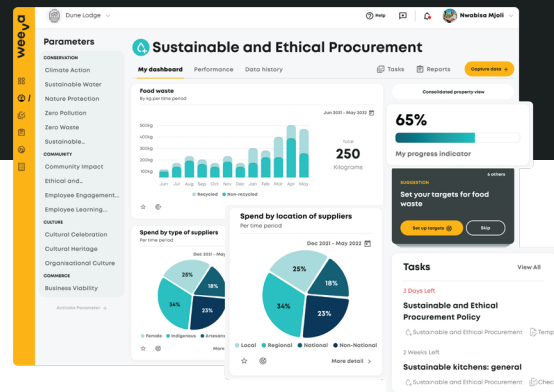

## Weeva is a digital platform designed for tourism businesses to make managing sustainability *simple*.

Our vision for tourism is that every business, whether a hotel, lodge, tour operator or B&B, knows its impact on the world (both positive and negative), what practical steps to take to improve, so it ultimately has a net-positive contribution.

Weeva is a Software-as-a-Service (SaaS) platform that enables tourism businesses to objectively and scientifically measure, track and improve their impact across 18 sustainability categories.

The Weeva 360° Framework provides a balanced approach to assessing sustainability from all perspectives. The Framework is built on The 4Cs; Conservation, Commerce, Culture and Community. Within the 4Cs are Weeva's parameters – 18 interconnected areas that need to be managed for a business to be sustainable and resilient.

### Features

- > One central platform makes data management simple, with bespoke visualisations on the Weeva dashboards.
- > Weeva allows users to set up and manage one or more properties.
- > Educational guides and tasks help users build a deeper understanding of holistic sustainability.
- > Tasks promote better sustainability practices; growing understanding in actions to be taken.
- > Weeva makes data capture easy, with two options: upload data in bulk using our templates, or manually enter data directly into the system.
- > Users can assign data capture and tasks to different people, ensuring widespread contribution to the sustainability practice.
- > Targets help users continuously improve as they meet and exceed their goals.
- > A Progress Indicator gives users a score for the effort they've put into becoming more sustainable.
- > Weeva's reporting function allows users to collate and communicate their progress.
- > Reports can be downloaded as PDFs and shared with stakeholders.
- > Weeva supports users with access to service and sustainability experts through a range channels.